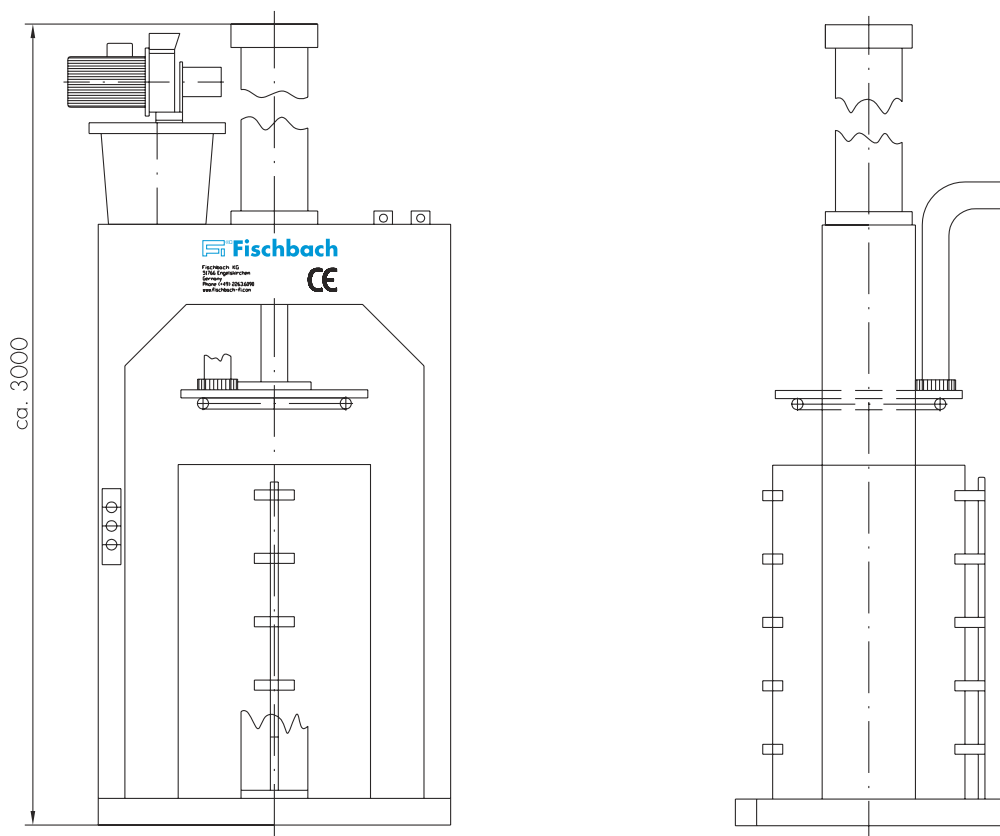

From the Fischbach machinery line for cartridge filling, accessorizing and case packing.

Fischbach KG
51766 Engelskirchen, Germany
Telefon: +49 (0) 2263 6090
info@fischbach-fi.com

Fischbach Ibérica, S.A.
17410 Sils (Girona), Spain
Telefon: +34-972-16 84 87
spain@fischbach-fi.com

Fischbach Belgium N.V.
9140 Temse, Belgium
Telefon: +32-3-710 96 20
belgium@fischbach-fi.com

Fischbach USA Inc.
 Elizabethtown, Kentucky, 42701 USA
Telefon: +1-270-7 69 93 33
usa@fischbach-fi.com

Fischbach Korea Co., Ltd.
Songpa-Gu, Seoul, Korea
Telefon: +82 2 425 3092
korea@fischbach-fi.com

Fischbach (Shanghai) Co., Ltd.
Shanghai, China 201708
Telefon: +86-21-6979-1423
china@fischbach-fi.com

Fischbach U.K. Ltd.
Cheshire WA7 1SN, Great Britain
Telefon: +44-1928-579320
uk@fischbach-fi.com

www.fischbach-fi.com