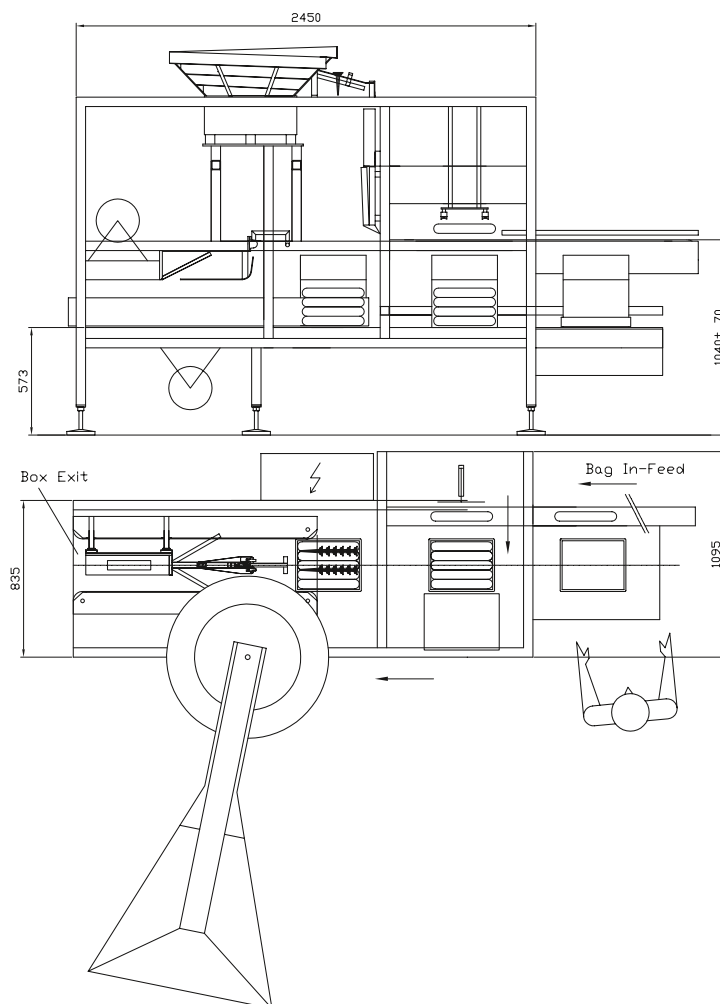

From the Fischbach machinery line for cartridge filling, accessorizing and case packing.

Fischbach KG
51766 Engelskirchen, Germany
Telefon: +49 (0) 2263 6090
info@fischbach-fi.com

Fischbach Ibérica, S.A.
17410 Sils (Girona), Spain
Telefon: +34-972-16 84 87
spain@fischbach-fi.com

Fischbach Belgium N.V.
9140 Temse, Belgium
Telefon: +32-3-710 96 20
belgium@fischbach-fi.com

Fischbach USA Inc.
 Elizabethtown, Kentucky, 42701 USA
Telefon: +1-270-7 69 93 33
usa@fischbach-fi.com

Fischbach Korea Co., Ltd.
Songpa-Gu, Seoul, Korea
Telefon: +82 2 425 3092
korea@fischbach-fi.com

Fischbach (Shanghai) Co., Ltd.
Shanghai, China 201708
Telefon: +86-21-6979-1423
china@fischbach-fi.com

Fischbach U.K. Ltd.
Cheshire WA7 1SN, Great Britain
Telefon: +44-1928-579320
uk@fischbach-fi.com

www.fischbach-fi.com